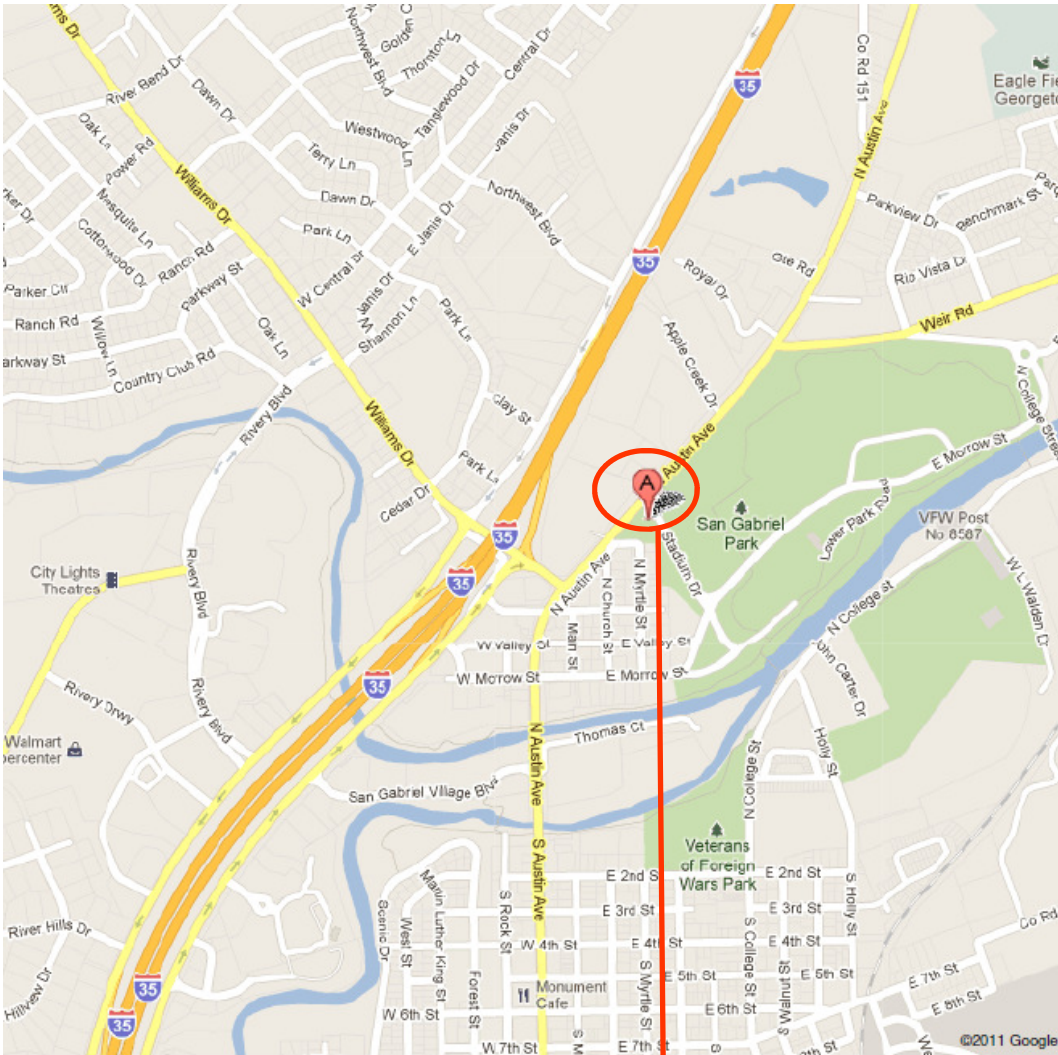

Georgetown Chamber of Commerce
100 Stadium Drive
Georgetown, TX 78627

The Georgetown Chamber of Commerce in no way endorses the contents of the program or services offered by Chisholm Trail Special Utility District.